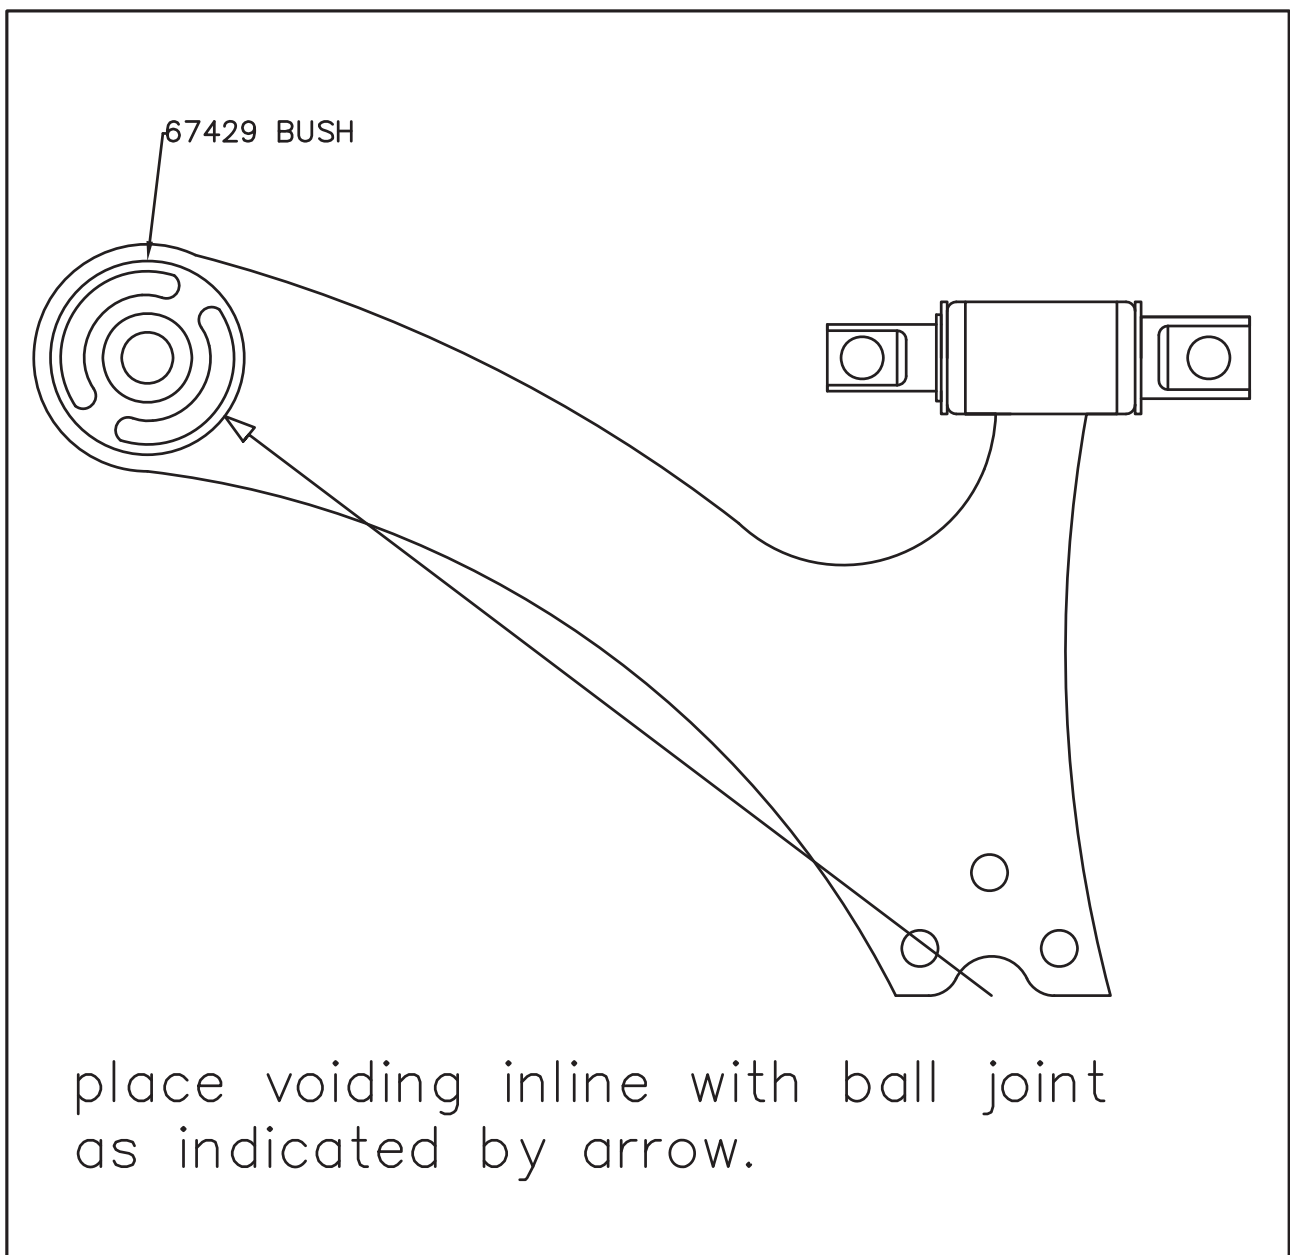

## Front lower Control Arm–Rear Bush 63mm

Suits :Hyundai Elantra XD (00–05)

:Hyundai Getz TB series 1&2 (02–08)

(Always refer to the current catalogue for complete application listings).

N.B.This install guide should be used in conjunction with the workshop manual.