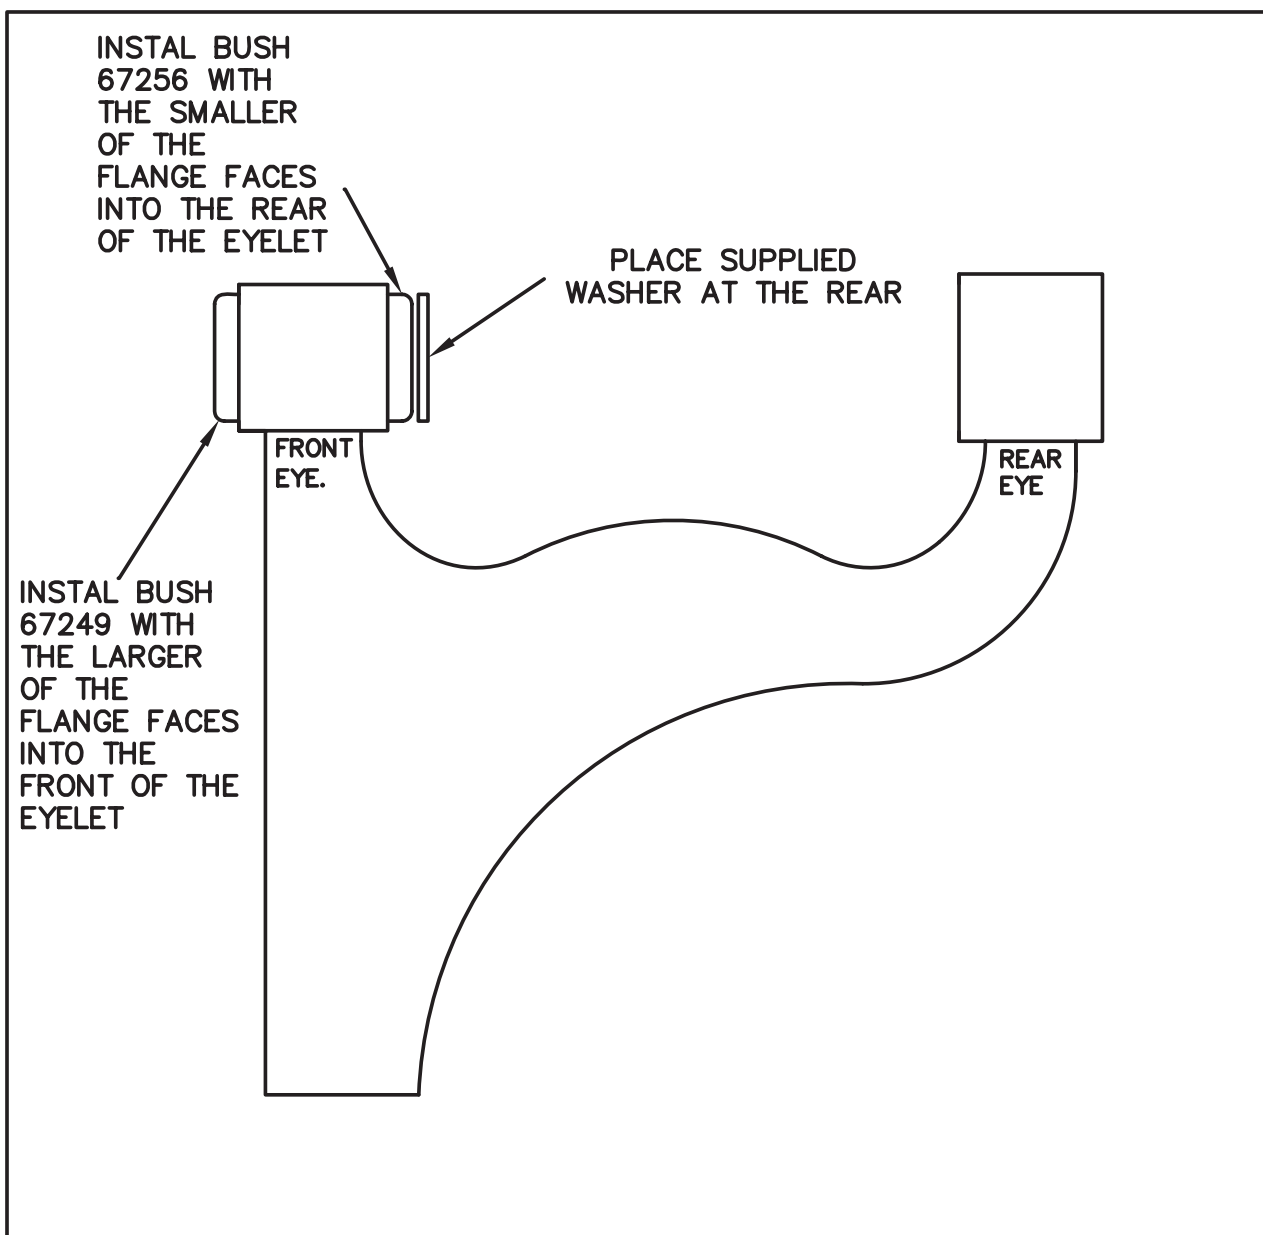

Installation Guide

Front lower Control Arm–Front Bush

Suits :Ford Focus LR 09/02–04/05

(Always refer to the current catalogue for complete application listings).

N.B.This install guide should be used in conjunction with the workshop manual.