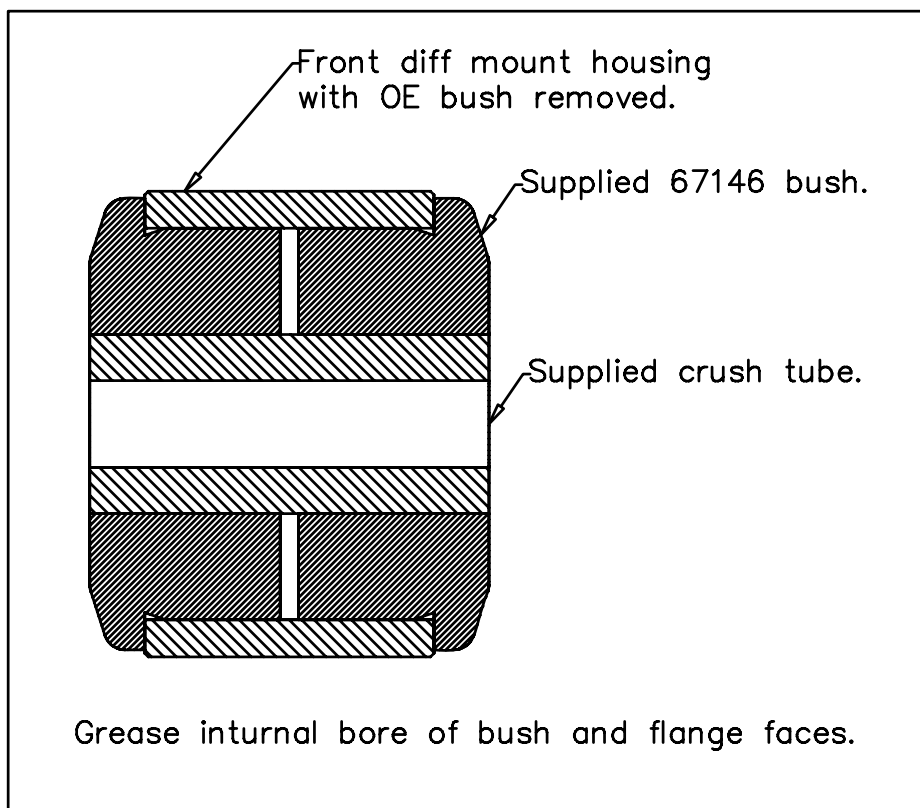

Installation Guide

Rear Differential – Front Mount

1. Suits :
2. : Subaru Forester SH MY08–09 08–On inc turbo
   - : Subaru Impreza (MY08) STi GR 02/08–on turbo excl WRX
   - : Subaru Impreza (MY08) WRX GH 10/07–on turbo awd
   - : Subaru Legacy BL,BP 09/03–08 all
   - : Subaru Liberty BL,BP 09/03–08 all

(Always refer to the current catalogue for complete application listings).
N.B.This install guide should be used in conjunction with the workshop manual.

N.B. It is recommended that a licenced workshop or trades person carry out the above procedure and that workshop manual and relevant safety procedures are followed in addition to the above.