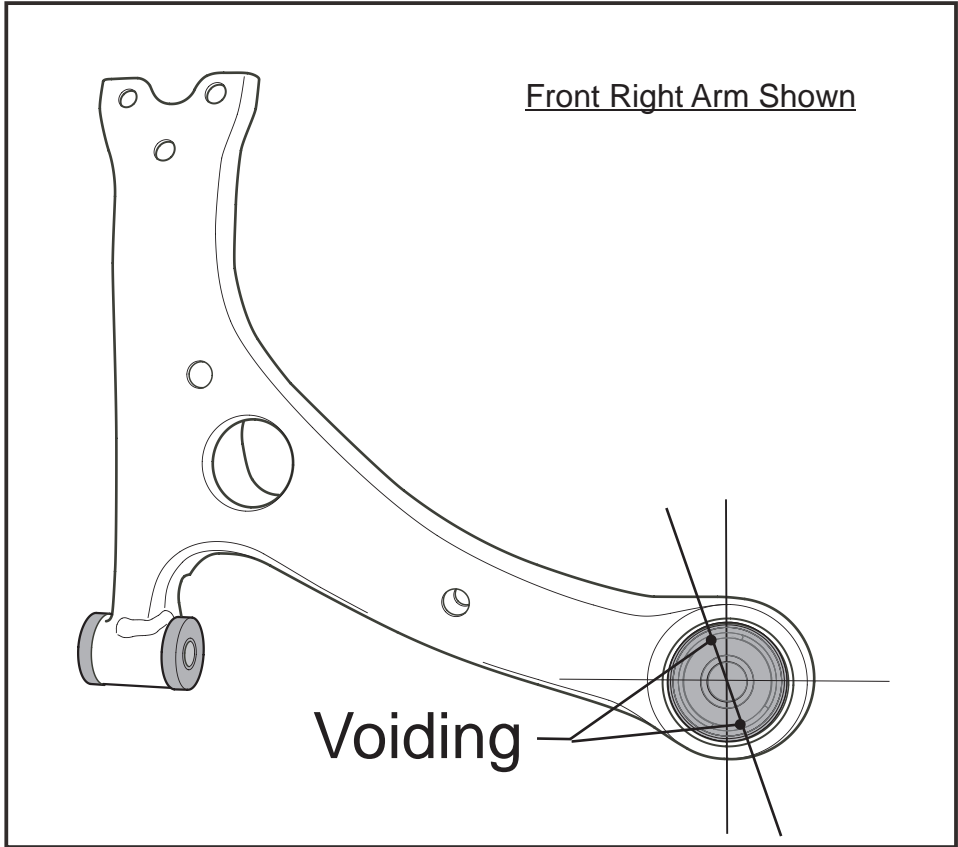

Installation Guide

Front Lower Control Arm Rear Bush

Suits: Toyota Corolla & Prius

Z5102
Rev. A

(Always refer to the current catalogue for complete application listings)

N.B: This installation guide should be used in conjunction with the workshop manual.

Please note bushing voiding - please press into arm similar to the reference above.

N.B: It is recommended that a licenced workshop or trades person carry out the above procedure and that workshop manual and relevant safety procedures are followed in addition to the above.