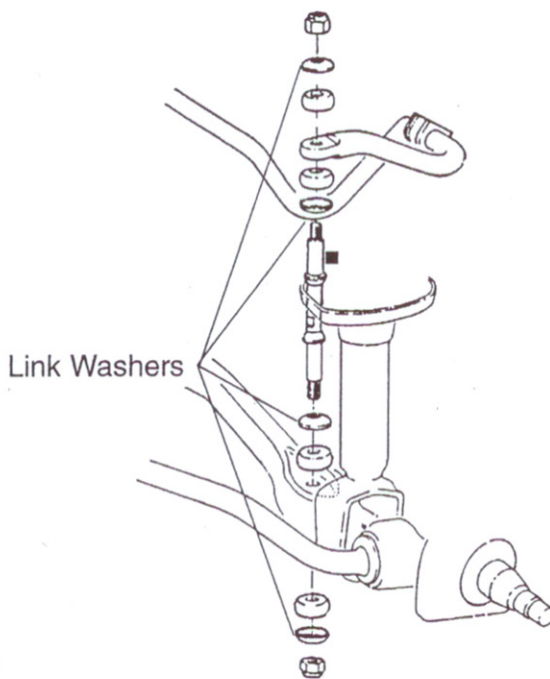

Nolathane[®]

42933

Shock Absorber & Sway Bar Link Washers

Due to market demand, Nolathane has now released shock absorber and sway bar link washers as a separate item.

This now allows replacement of fatigued, damaged or misplaced washers without having to purchase shock absorber or sway bar link kits.

Typical Sway Bar Link

Typical Shock Absorber

- Nolathane 42933 contents include 8 washers

The universal link washers will suit most makes and models including commercial and recreational.

REDRANGER 2/4 Warringah Cl, Somersby NSW 2250