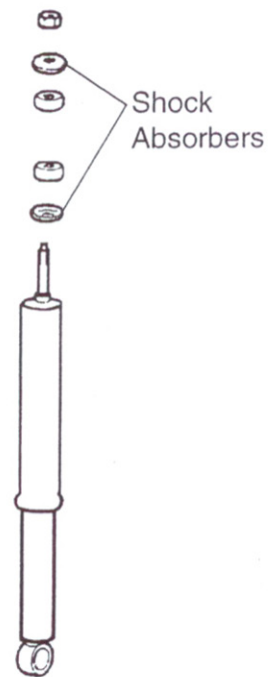

Nolathane[®]

42933

Shock Absorber & Sway Bar Link Washers

Due to market demand, Nolathane has now released shock absorber and sway bar link washers as a separate item.

This now allows replacement of fatigued, damaged or misplaced washers without having to purchase shock absorber or sway bar link kits.

Typical Sway Bar Link

Typical Shock Absorber

- Nolathane 42933 contents include 8 washers

The universal link washers will suit most makes and models including commercial and recreational.

REDRANGER 2/4 Warringah Cl, Somersby NSW 2250