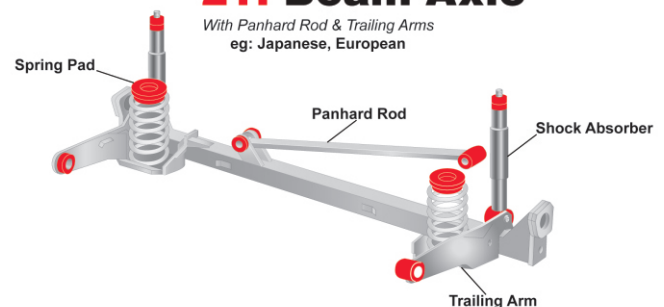

Volkswagen Golf Mk4 1J incl Gti 1997-04 AUDI A3/S3 Mk1 8L 1996-04

F or R	Description	Nolathane Part #	Kits Req	Bushes in Pack
F	Control arm - lower inner front	45599	1	2
F	Control arm - lower inner rear	45600	1	2
F	Steering - rack & pinion mount	41119	1	1
F	Strut - mount standard	44025	1	2
R	Trailing arm - front	46294	1	4

Volkswagen Golf Mk5/Mk6 incl GTi/ R32 2004 on AUDI A3/S3 Mk2 8P 2004 on

F or R	Description	Nolathane Part #	Kits Req	Bushes in Pack
F	Control arm - lower inner front	45601	1	2
F	Control arm - lower inner rear	45602	1	4
F	Steering - rack & pinion mount	41120	1	1
R	Trailing arm - front	46295	1	4

16. MacPherson Strut FWD

With Lower Control Arm eg: Japanese

21. Beam Axle

With Panhard Rod & Trailing Arms eg: Japanese, European

Designed to integrate and offer a fully balanced handling solution. Nolathane suspension offers replacement bushes and alignment products. So for a catalogue, brochure or technical information on any of the Nolathane products contact the Redranger team on 1300 88 2355 or visit www.nolathane.com.au