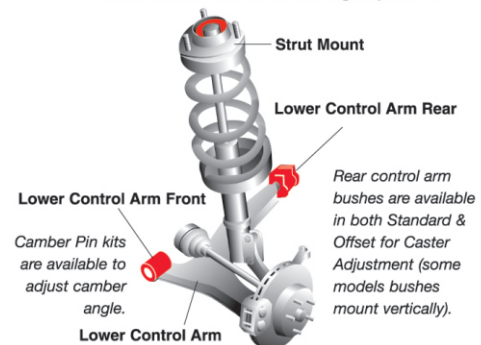

16. MacPherson Strut FWD

With Lower Control Arm eg: Japanese