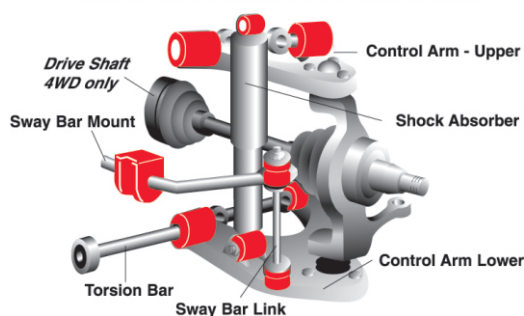

NOLATHANE YOUR COMMERCIAL

D40 NAVARA

PRODUCTS NOW AVAILABLE!

Whether your workhorse is a serious tradie's special with ladder racks & checkerplate toolboxes or a weekend warriors retreat vehicle, **Nolathane** have you covered. With the D40 Navara known for its load and towing capabilities, it's quickly becoming the iconic tradie's vehicle. **Nolathane's** new range consists of replacement bushes, alignment correction kits & spring bushes. Any one or all of these parts together will enhance your vehicle's handling, improve tyre wear, fuel economy, towing capabilities & giving better control and stability in all types of conditions. Refer to the key part numbers & images below for an overview or to the current **Nolathane** catalogue or website www.nolathane.com.au for a full detailed listing of "what suits your car".

NISSAN NAVARA D40 (2WD & 4WD) 12/05-on 4/6cyl

F or R	Description	Nolathane Part #	Kits Req	Bushes in Pack	Notes
F	Control arm - lower inner	45586	1	4	Std replacement
F	Control arm - lower inner	45587	1	4	LH/RH adj alignment
F	Control arm - upper inner	45588	1	4	
F	Shock absorber - to control arm	43115	1	4	
F	Sway bar - link assembly	42792	1	2	Heavy duty universal ball/ball style link must cut to 80mm
F	Sway bar - mount 34mm	42526	1	2	
R	Shock absorber - lower	43116	1	4	
R	Shock absorber - upper	43117	1	4	
R	Spring - eye front	47404	1	4	
R	Spring - eye rear	47405	1	4	
R	Spring - shackle	47406	1	4	

13. Double Control Arm

With Torsion Bar Front eg: Pajero, Hilux, Valiant

1. Leaf Spring

eg: early Holden/Falcon and 4WD/Utes

Designed to integrate and offer a fully balanced handling solution. **Nolathane** suspension offers replacement bushes and alignment products. So for a catalogue, brochure or technical information on any of the **Nolathane** products contact the Redranger team on 1300 88 2355 or visit www.nolathane.com.au