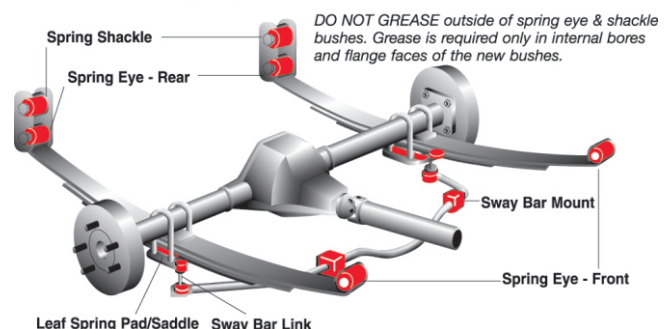

NOLATHANE YOUR COMMERCIAL

D40 NAVARA

PRODUCTS NOW AVAILABLE!

Whether your workhorse is a serious tradie's special with ladder racks & checkerplate toolboxes or a weekend warriors retreat vehicle, **Nolathane** have you covered. With the D40 Navara known for its load and towing capabilities, it's quickly becoming the iconic tradie's vehicle. **Nolathane's** new range consists of replacement bushes, alignment correction kits & spring bushes. Any one or all of these parts together will enhance your vehicle's handling, improve tyre wear, fuel economy, towing capabilities & giving better control and stability in all types of conditions. Refer to the key part numbers & images below for an overview or to the current **Nolathane** catalogue or website www.nolathane.com.au for a full detailed listing of "what suits your car".

NISSAN NAVARA D40 (2WD & 4WD) 12/05-on 4/6cyl

F or R	Description	Nolathane Part #	Kits Req	Bushes in Pack	Notes
F	Control arm - lower inner	45586	1	4	Std replacement
F	Control arm - lower inner	45587	1	4	LH/RH adj alignment
F	Control arm - upper inner	45588	1	4	
F	Shock absorber - to control arm	43115	1	4	
F	Sway bar - link assembly	42792	1	2	Heavy duty universal ball/ball style link must cut to 80mm
F	Sway bar - mount 34mm	42526	1	2	
R	Shock absorber - lower	43116	1	4	
R	Shock absorber - upper	43117	1	4	
R	Spring - eye front	47404	1	4	
R	Spring - eye rear	47405	1	4	
R	Spring - shackle	47406	1	4	

13. Double Control Arm

With Torsion Bar Front eg: Pajero, Hilux, Valiant

1. Leaf Spring

eg: early Holden/Falcon and 4WD/Utes

Designed to integrate and offer a fully balanced handling solution. **Nolathane** suspension offers replacement bushes and alignment products. So for a catalogue, brochure or technical information on any of the **Nolathane** products contact the Redranger team on 1300 88 2355 or visit www.nolathane.com.au