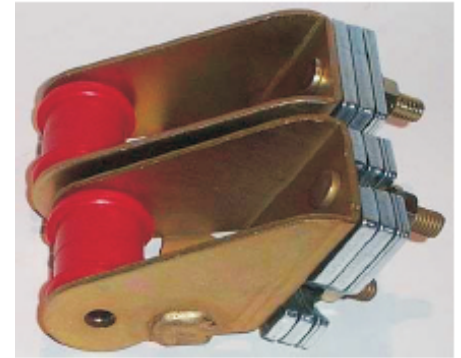

Each kit contains:

- 2 x** Support assemblies
- 4 x** Nolathane bushes
- 2 x** Crushtubes
- 4 x** 1.5mm shims
- 12 x** 3.0mm shims
- 4 x** Self locking nuts
- 1 x** Nolathane grease

**2 KITS
REQUIRED
PER
VEHICLE**

The shim design includes a simple hook style slot at the top to make fitting easier - the shims do not slip off whilst fitting / tightening.

Tip - Additional positive caster of approximately 0.5 degree is normally required on the passenger side to compensate for road camber.

Replacement bushes for both kits are available as Part No. **45341** (Incl. 4 bushes & 2 crushtubes). The **45341** replacement bush kit also fits the original upper inner control arm assemblies.

Replacement shims are available as follows:

N.B.: These shims also fit the original assemblies.

Part No.	Shim Size	Qty of Shims
45351	1.5mm	10
45350	1.5mm	100
45353	3.0mm	10
45352	3.0mm	100
45354	6.0mm	5

Designed to integrate and offer a fully balanced handling solution. **Nolathane** suspension offers replacement bushes and alignment products. So for a catalogue, brochure or technical information on any of the **Nolathane** products contact the Redranger team on **1300 88 2355** or visit www.nolathane.com.au