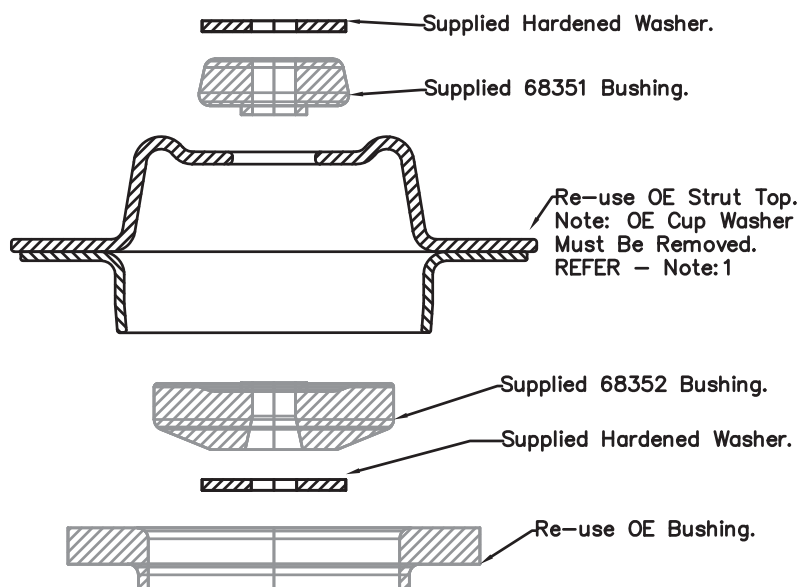

Note: 2

N.B. It is recommended that a licenced workshop or trades person carry out the above procedure and that workshop manual and relevant safety procedures are followed in addition to the above.