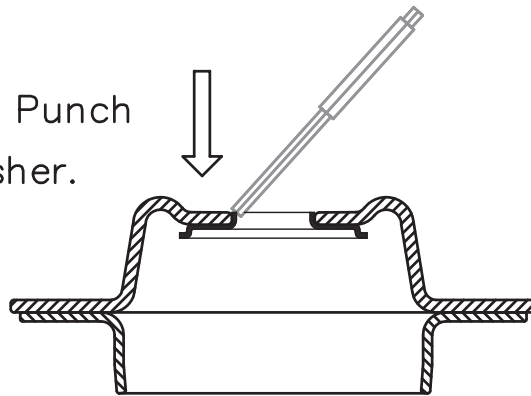

Installation Guide

Z5341

Front Upper Shock Bushing

- Suits : Hilux GGN25-KUN26 3/05-on.
- : FJ Landcruiser 06-on.
- : Hilux 4Runner 2wd/4wd 02-on.
- : Prado 120 series 03/03-10/09.
- : Prado 150 series 11/09-on.
- : Fortuna 4wd 3/05-on..

(Always refer to the current catalogue for complete application listings).
N.B. This install guide should be used in conjunction with the workshop manual.

Note: 1

Using Suitable Roll/Pin Punch
Knock Out OE Cup Washer.