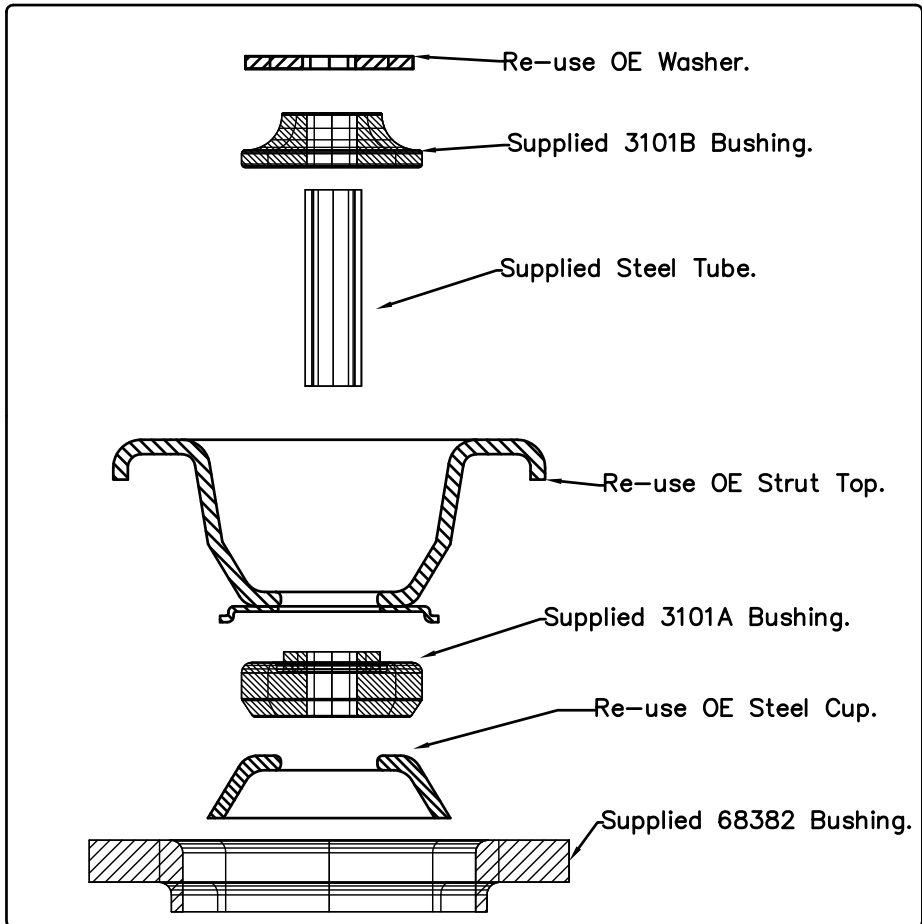

Installation Guide

Front Strut Mount Bushing

Suits :Mitsubishi Pajero NM – NW 5/00–on..

:Mitsubishi Montero NM – NW 5/00–on..

:Mitsubishi Shogun NM – NW 5/00–on..

(Always refer to the current catalogue for complete application listings).

N.B.This install guide should be used in conjunction with the workshop manual.

N.B. It is recommended that a licenced workshop or trades person carry out the above procedure and that workshop manual and relevant safety procedures are followed in addition to the above.