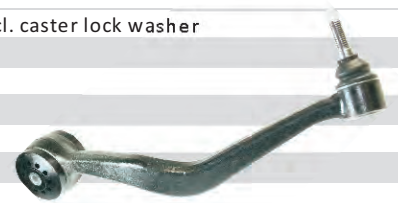

CONTROL ARM BUYERS GUIDE

Application	Pair	Left Hand	Right	Important Notes
FORD FALCON XK-XT (1960-70)				
Front Control arm - lower arm assembly	45904			
FORD FALCON XW-XF (1970-87)				
Front Control arm - lower arm assembly	45900			
FORD FALCON EL-AU (1994-1998)				
Rear Trailing arm - upper arm assembly	46905			
FORD FALCON XE-AU (1982-2002)				
Rear Trailing arm - upper arm assembly	46900A			
FORD FALCON XE-ED (1982 up to 2/92)				
Rear Trailing arm - lower arm assembly	46901			
FORD FALCON EA-AU (2/1992-2002)				
Rear Trailing arm - lower arm assembly	46903			
FORD FALCON AU-FG (1998-on)				
Front Control arm - lower arm assembly		45937L	45937R	AU-BF only
Rear Control Blade - assembly		46919L	46919R	
Rear Control arm - upper arm assembly		46921	46921	
FORD TERRITORY SX-SZ (2004-on)				
Front Control arm - lower arm assembly		45946L	45946R	SX-SY1 models (up to 4/09)
Front Radius arm - lower arm assembly		45948L	45948R	SX-SY1 models (up to 4/09)
Rear Control Blade - assembly		46919L	46919R	
Rear Control arm - upper arm assembly		46921	46921	
HOLDEN (GM) ASTRA TS MK 4 INCL SRI TURBO 9/98-11/04				
Front Control arm - lower arm assembly		45923L	45923R	
HOLDEN (GM) ASTRA AH MK 5 INCL SRI TURBO 11/04-8/09				
Front Control arm - lower arm assembly		45923L	45923R	
HOLDEN (GM) COMMODORE VB-VS (1978-1997) LIVE REAR AXLE				
Front Control arm - lower arm assembly (VB- VQ)	45901			
Front Control arm - lower arm assembly (VR-VS)	45903			
Rear Trailing arm - upper arm assembly	46902			
Rear Trailing arm - lower arm assembly	46904			
HOLDEN (GM) COMMODORE VT - VZ, INCL MONARO, STATESMAN, CAPRICE, CREWMAN, UTE & HSV 9/97-9/02				
Front Control arm - lower arm assembly		45905L	45905R	Suits VT1 models (non threaded ball joint)
Front Control arm - lower arm assembly		45906L	45906R	Suits VT2-VZ models (threaded ball joint)
HOLDEN (GM) COMMODORE VE, W M INCL CAPRICE, STATESMAN, UTE & HSV 8/06-5/13				
Front Control arm - lower rear arm assembly		45935L	45935R	
Front Radius arm - lower front arm assembly		45936L	45936R	Incl. caster lock washer
HYUNDAI GETZ TB SERIES 1 & 2, TX 9/02-9/05				
Front Control arm - lower arm assembly		45924L	45924R	
MAZDA 3 BK 2004-2009				
Front Control arm - lower arm assembly		45940L	45940R	
MAZDA 323 BJ 1998-2003				
Front Control arm - lower arm assembly		45921L	45921R	
MITSUBISHI LANCER CH 8/04-9/08				
Front Control arm - lower arm assembly		45925L	45925R	
MITSUBISHI LANCER CJ FWD & AWD 10/08-ON				
Front Control arm - lower arm assembly		45926L	45926R	
SUBARU IMPREZA GC/GF AWD 1994-2000				
Front Control arm - lower arm assembly		45941L	45941R	
TOYOTA CAMRY SV20, 21, 22 (1987-1993)				
Front Control arm - lower arm assembly	45911			
TOYOTA CAMRY ACV40/50 & AURION GSV40 2006-ON				
Front Control arm - lower arm assembly		45929L	45929R	
TOYOTA COROLLA ZZE122, 123 (LEVIN, TRUENO) 12/01-4/07				
Front Control arm - lower arm assembly		45930L	45930R	