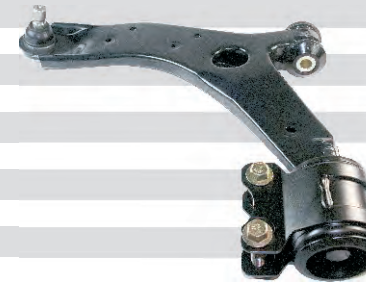

CONTROL ARM BUYERS GUIDE

Application	Pair	Left Hand	Right	Important Notes
FORD FALCON XK-XT (1960-70)				
Front Control arm - lower arm assembly	45904			
FORD FALCON XW-XF (1970-87)				
Front Control arm - lower arm assembly	45900			
FORD FALCON EL-AU (1994-1998)				
Rear Trailing arm - upper arm assembly	46905			
FORD FALCON XE-AU (1982-2002)				
Rear Trailing arm - upper arm assembly	46900A			
FORD FALCON XE-ED (1982 up to 2/92)				
Rear Trailing arm - lower arm assembly	46901			
FORD FALCON EA-AU (2/1992-2002)				
Rear Trailing arm - lower arm assembly	46903			
FORD FALCON AU-FG (1998-on)				
Front Control arm - lower arm assembly		45937L	45937R	AU-BF only
Rear Control Blade - assembly		46919L	46919R	
Rear Control arm - upper arm assembly		46921	46921	
FORD TERRITORY SX-SZ (2004-on)				
Front Control arm - lower arm assembly		45946L	45946R	SX-SY1 models (up to 4/09)
Front Radius arm - lower arm assembly		45948L	45948R	SX-SY1 models (up to 4/09)
Rear Control Blade - assembly		46919L	46919R	
Rear Control arm - upper arm assembly		46921	46921	
HOLDEN (GM) ASTRA TS MK 4 INCL SRI TURBO 9/98-11/04				
Front Control arm - lower arm assembly		45923L	45923R	
HOLDEN (GM) ASTRA AH MK 5 INCL SRI TURBO 11/04-8/09				
Front Control arm - lower arm assembly		45923L	45923R	
HOLDEN (GM) COMMODORE VB-VS (1978-1997) LIVE REAR AXLE				
Front Control arm - lower arm assembly (VB- VQ)	45901			
Front Control arm - lower arm assembly (VR-VS)	45903			
Rear Trailing arm - upper arm assembly	46902			
Rear Trailing arm - lower arm assembly	46904			
HOLDEN (GM) COMMODORE VT - VZ, INCL MONARO, STATESMAN, CAPRICE, CREWMAN, UTE & HSV 9/97-9/02				
Front Control arm - lower arm assembly		45905L	45905R	Suits VT1 models (non threaded ball joint)
Front Control arm - lower arm assembly		45906L	45906R	Suits VT2-VZ models (threaded ball joint)
HOLDEN (GM) COMMODORE VE, W M INCL CAPRICE, STATESMAN, UTE & HSV 8/06-5/13				
Front Control arm - lower rear arm assembly		45935L	45935R	
Front Radius arm - lower front arm assembly		45936L	45936R	Incl. caster lock washer
HYUNDAI GETZ TB SERIES 1 & 2, TX 9/02-9/05				
Front Control arm - lower arm assembly		45924L	45924R	
MAZDA 3 BK 2004-2009				
Front Control arm - lower arm assembly		45940L	45940R	
MAZDA 323 BJ 1998-2003				
Front Control arm - lower arm assembly		45921L	45921R	
MITSUBISHI LANCER CH 8/04-9/08				
Front Control arm - lower arm assembly		45925L	45925R	
MITSUBISHI LANCER CJ FWD & AWD 10/08-ON				
Front Control arm - lower arm assembly		45926L	45926R	
SUBARU IMPREZA GC/GF AWD 1994-2000				
Front Control arm - lower arm assembly		45941L	45941R	
TOYOTA CAMRY SV20, 21, 22 (1987-1993)				
Front Control arm - lower arm assembly	45911			
TOYOTA CAMRY ACV40/50 & AURION GSV40 2006-ON				
Front Control arm - lower arm assembly		45929L	45929R	
TOYOTA COROLLA ZZE122, 123 (LEVIN, TRUENO) 12/01-4/07				
Front Control arm - lower arm assembly		45930L	45930R	